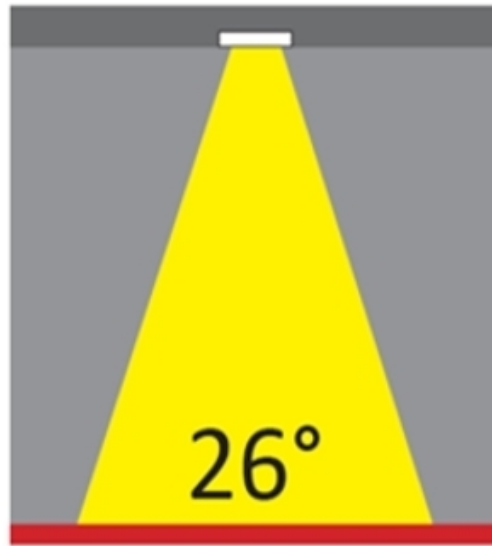

DIXIT RA8 RECESSED

A56121-

PROJECT
TYPE
SPECIFIER
QUANTITY
DATE

	DP	DV		Order Example		K°
Dimming	Phase	0-10V		L5XXXXXX-DV-30K		
Color Temperature	27K 2700K	30K 3000K	35K 3500K		0-10V	3000K
		40K 4000K				

A